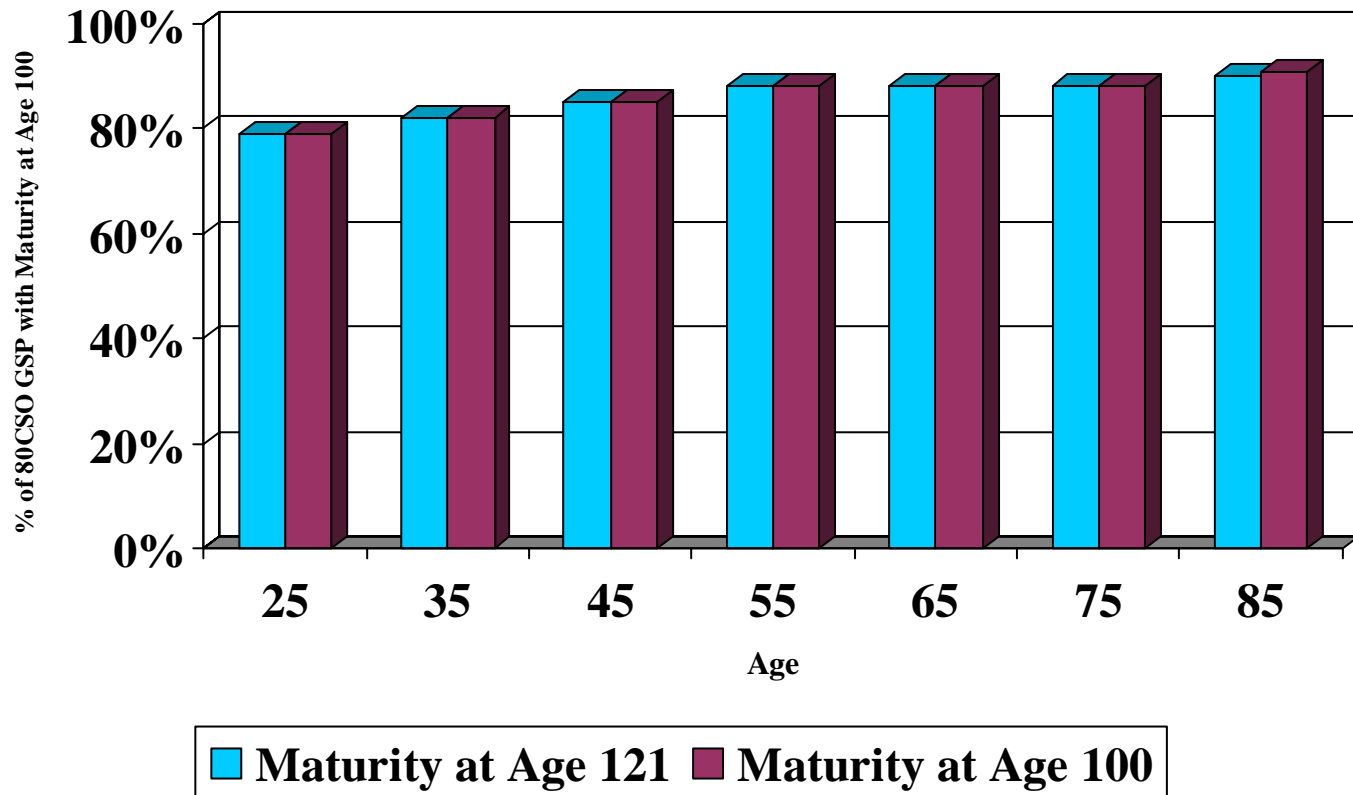

Guideline Single Premium
1980 CSO ALB ultimate VS. 2002 CSO ALB ultimate
Female Nonsmoker
Level / ROA Death Benefit