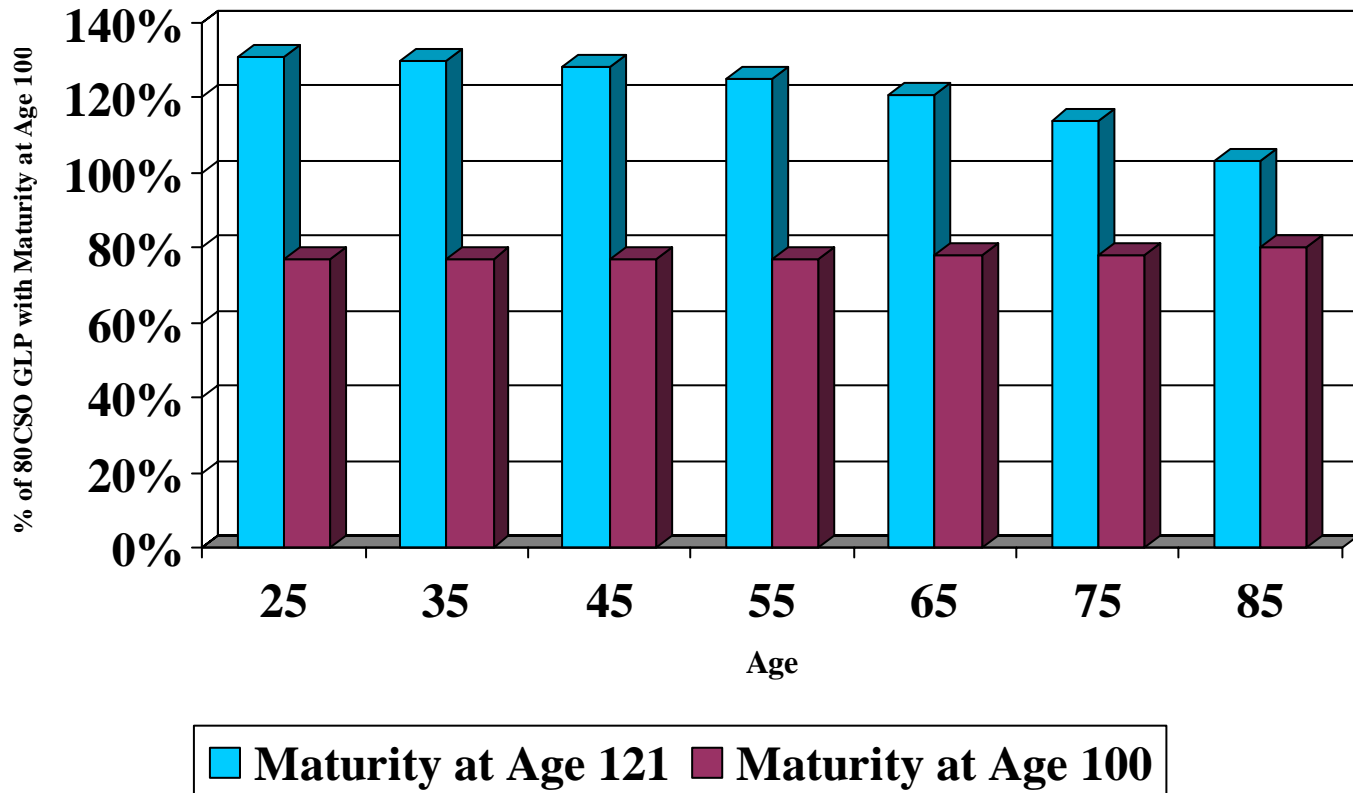

Guideline Level Premium
1980 CSO ALB ultimate VS. 2002 CSO ALB ultimate
Male Nonsmoker
ROA Death Benefit