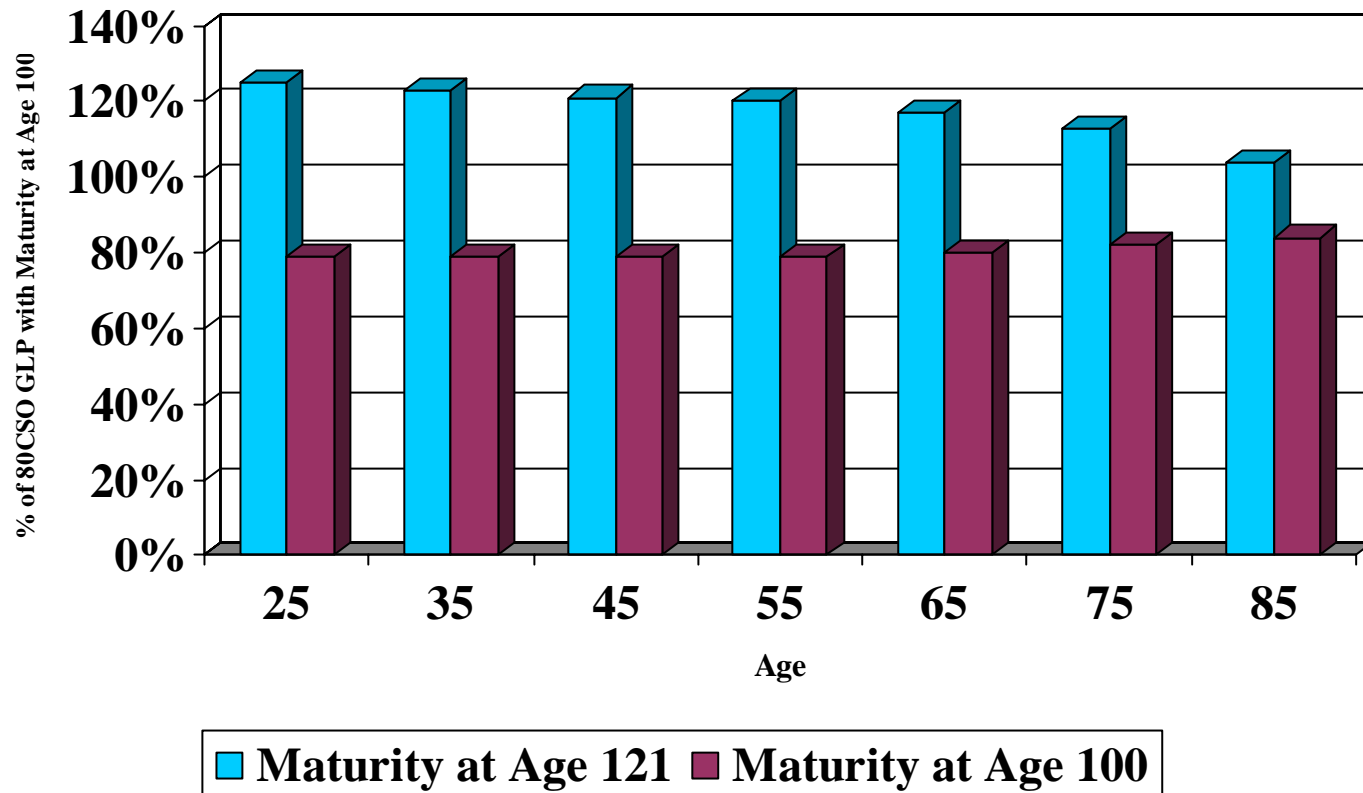

Guideline Level Premium
1980 CSO ALB ultimate VS. 2002 CSO ALB ultimate
Female Nonsmoker
Level Death Benefit

Guideline Level Premium
1980 CSO ALB ultimate VS. 2002 CSO ALB ultimate
Female Smoker
Level Death Benefit

Guideline Level Premium
1980 CSO ALB ultimate VS. 2002 CSO ALB ultimate
Male Nonsmoker
ROA Death Benefit

Guideline Level Premium
1980 CSO ALB ultimate VS. 2002 CSO ALB ultimate
Male Smoker
ROA Death Benefit