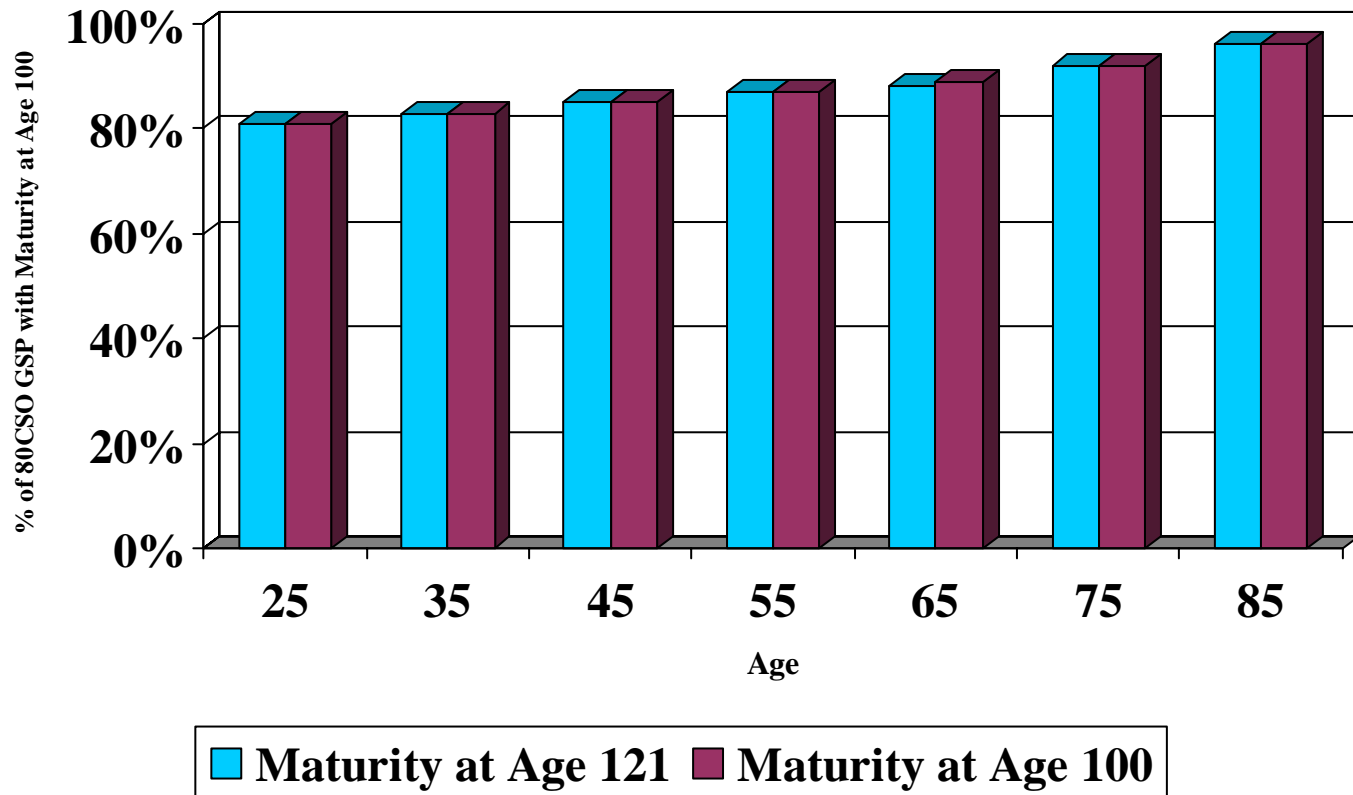

Guideline Single Premium
1980 CSO ALB ultimate VS. 2002 CSO ALB ultimate
Male Nonsmoker
Level / ROA Death Benefit