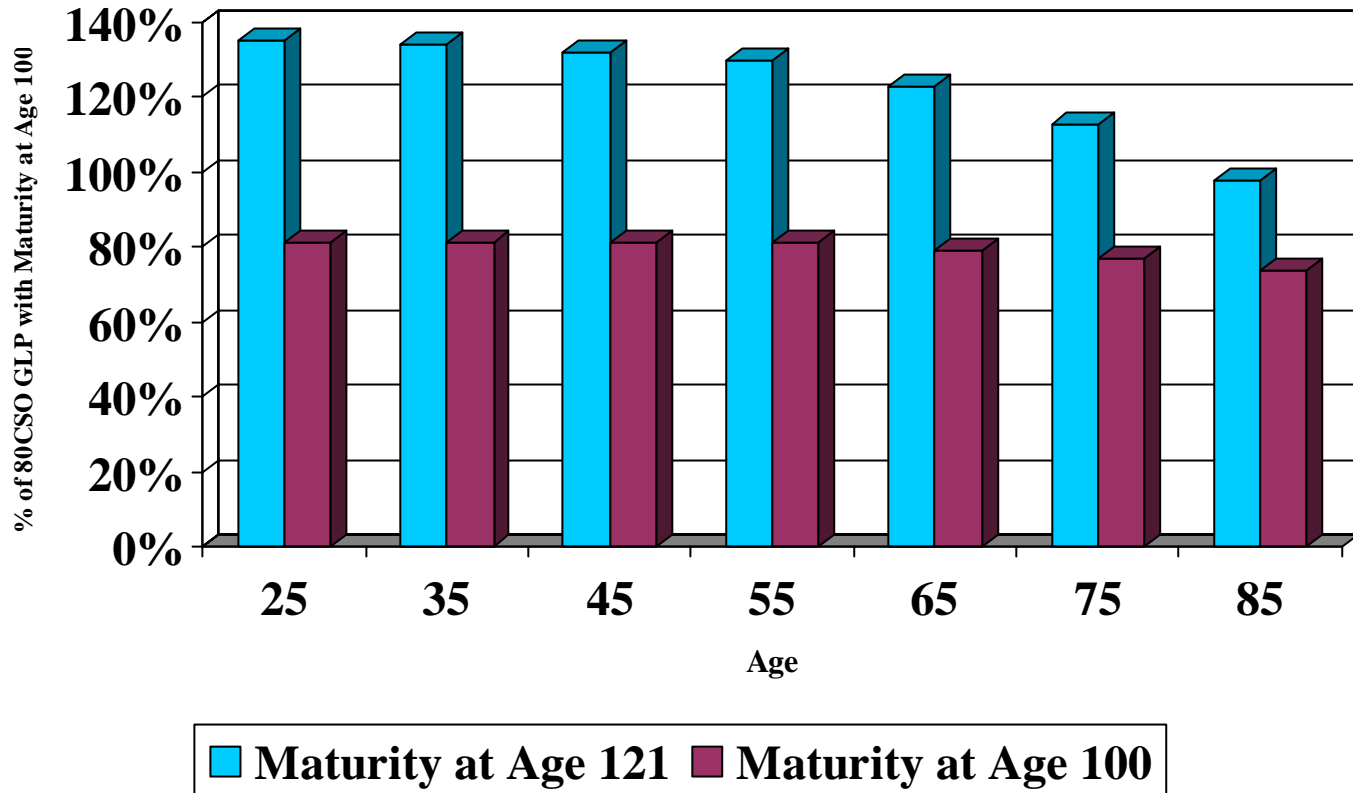

Guideline Level Premium
1980 CSO ALB ultimate VS. 2002 CSO ALB ultimate
Female Nonsmoker
Level Death Benefit

Guideline Level Premium
1980 CSO ALB ultimate VS. 2002 CSO ALB ultimate
Female Smoker
Level Death Benefit

Guideline Level Premium
1980 CSO ALB ultimate VS. 2002 CSO ALB ultimate
Male Nonsmoker
ROA Death Benefit

Guideline Level Premium
1980 CSO ALB ultimate VS. 2002 CSO ALB ultimate
Male Smoker
ROA Death Benefit

Guideline Level Premium
1980 CSO ALB ultimate VS. 2002 CSO ALB ultimate
Female Nonsmoker
ROA Death Benefit

Guideline Level Premium
1980 CSO ALB ultimate VS. 2002 CSO ALB ultimate
Female Smoker
ROA Death Benefit