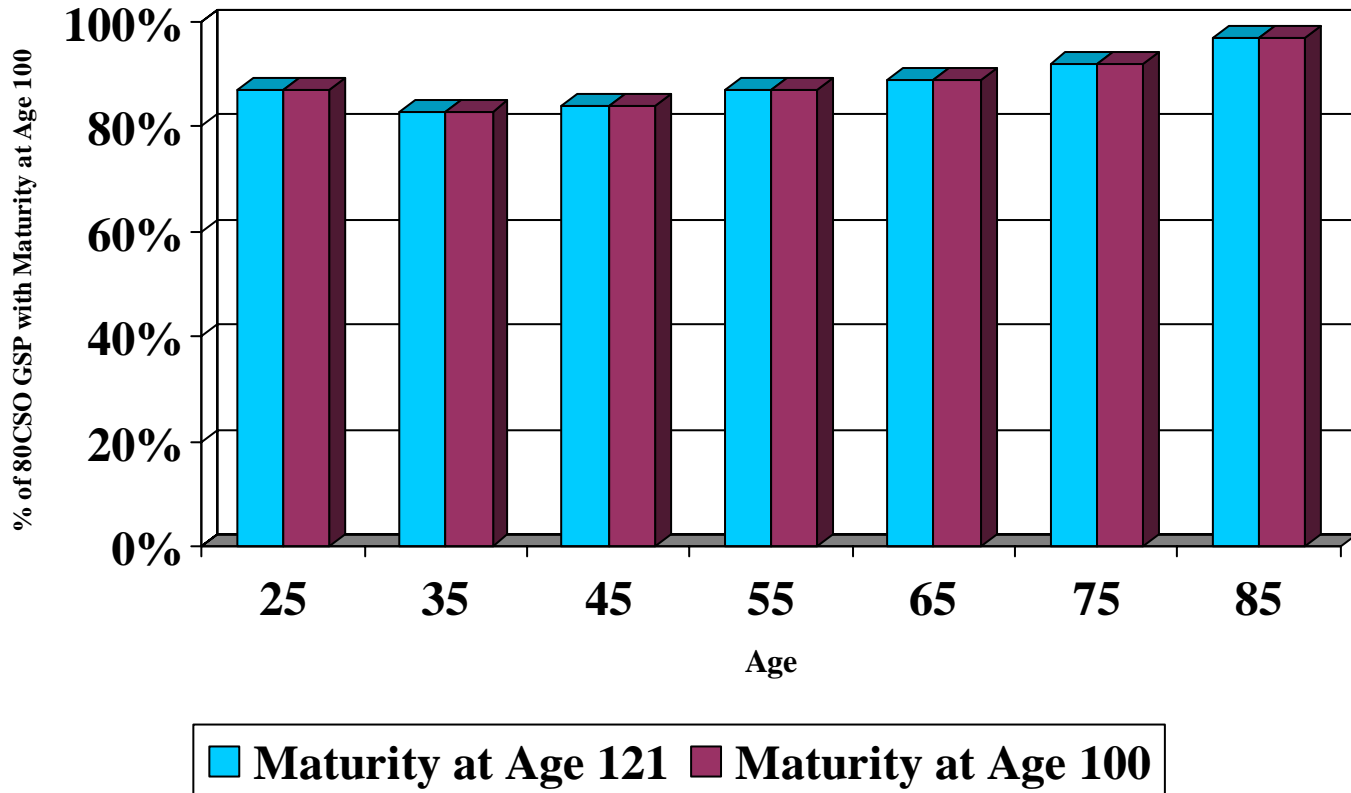

Guideline Single Premium
1980 CSO ALB ultimate VS. 2002 CSO ALB ultimate
Male Smoker
Level / ROA Death Benefit