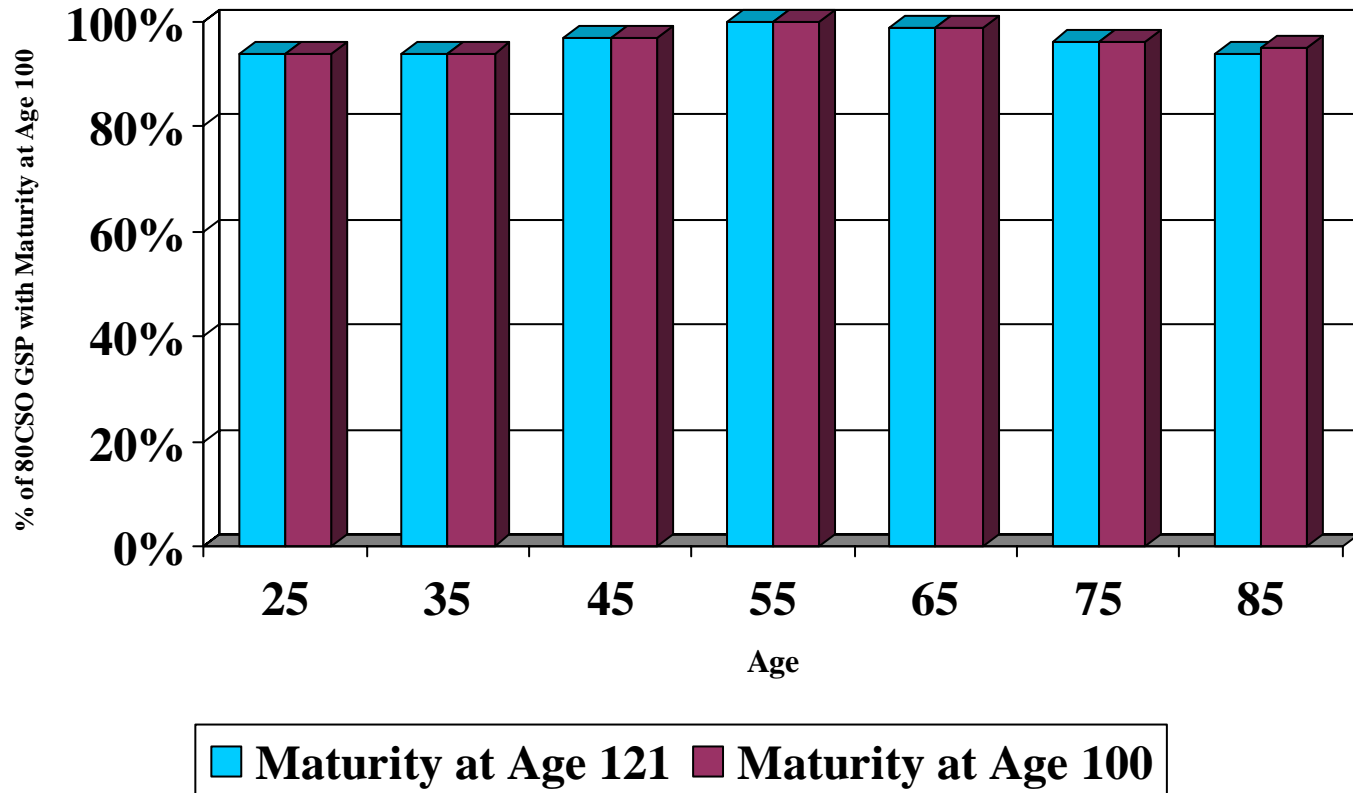

Guideline Level Premium
1980 CSO ALB ultimate VS. 2002 CSO ALB ultimate
Female Nonsmoker
ROA Death Benefit

Guideline Level Premium
1980 CSO ALB ultimate VS. 2002 CSO ALB ultimate
Female Smoker
ROA Death Benefit

Guideline Single Premium
1980 CSO ALB ultimate VS. 2002 CSO ALB ultimate
Male Nonsmoker
Level / ROA Death Benefit

Guideline Single Premium
1980 CSO ALB ultimate VS. 2002 CSO ALB ultimate
Male Smoker
Level / ROA Death Benefit

Guideline Single Premium
1980 CSO ALB ultimate VS. 2002 CSO ALB ultimate
Female Nonsmoker
Level / ROA Death Benefit

Guideline Single Premium
1980 CSO ALB ultimate VS. 2002 CSO ALB ultimate
Female Smoker
Level / ROA Death Benefit