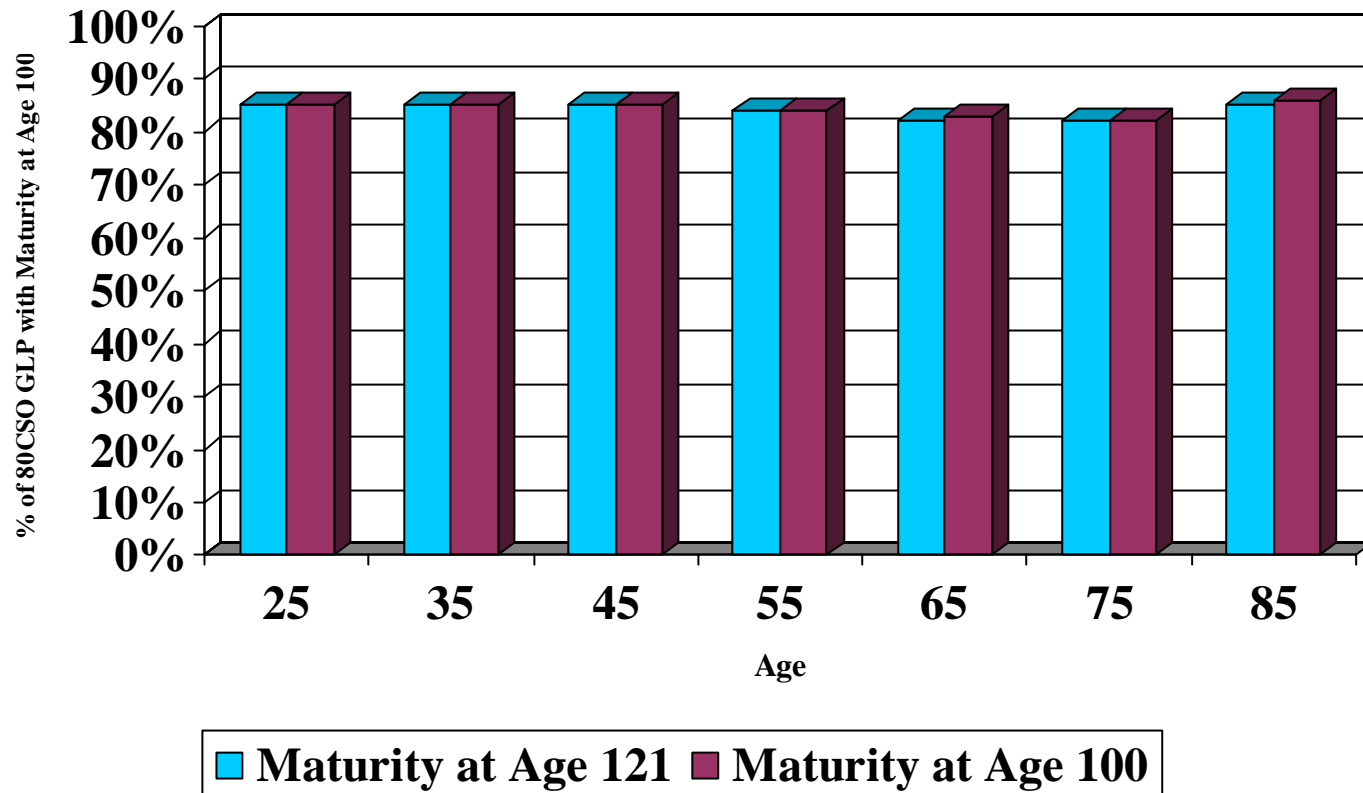

Guideline Level Premium
1980 CSO ALB ultimate VS. 2002 CSO ALB ultimate
Male Nonsmoker
Level Death Benefit

Guideline Level Premium
1980 CSO ALB ultimate VS. 2002 CSO ALB ultimate
Male Smoker
Level Death Benefit

Guideline Level Premium
1980 CSO ALB ultimate VS. 2002 CSO ALB ultimate
Female Nonsmoker
Level Death Benefit

Guideline Level Premium
1980 CSO ALB ultimate VS. 2002 CSO ALB ultimate
Female Smoker
Level Death Benefit