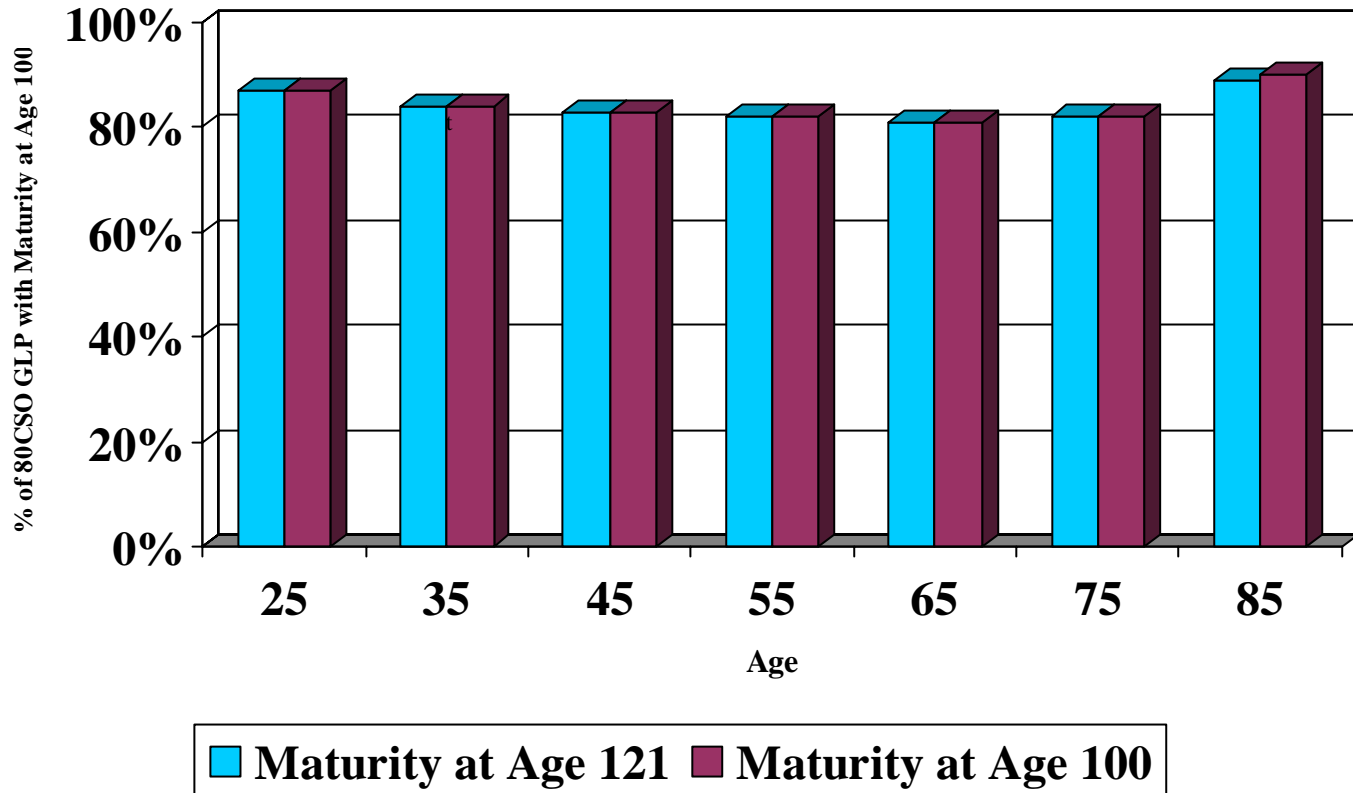

Guideline Level Premium
1980 CSO ALB ultimate VS. 2002 CSO ALB ultimate
Male Nonsmoker
Level Death Benefit

Guideline Level Premium
1980 CSO ALB ultimate VS. 2002 CSO ALB ultimate
Male Smoker
Level Death Benefit

Guideline Level Premium
1980 CSO ALB ultimate VS. 2002 CSO ALB ultimate
Female Nonsmoker
Level Death Benefit

Guideline Level Premium
1980 CSO ALB ultimate VS. 2002 CSO ALB ultimate
Female Smoker
Level Death Benefit