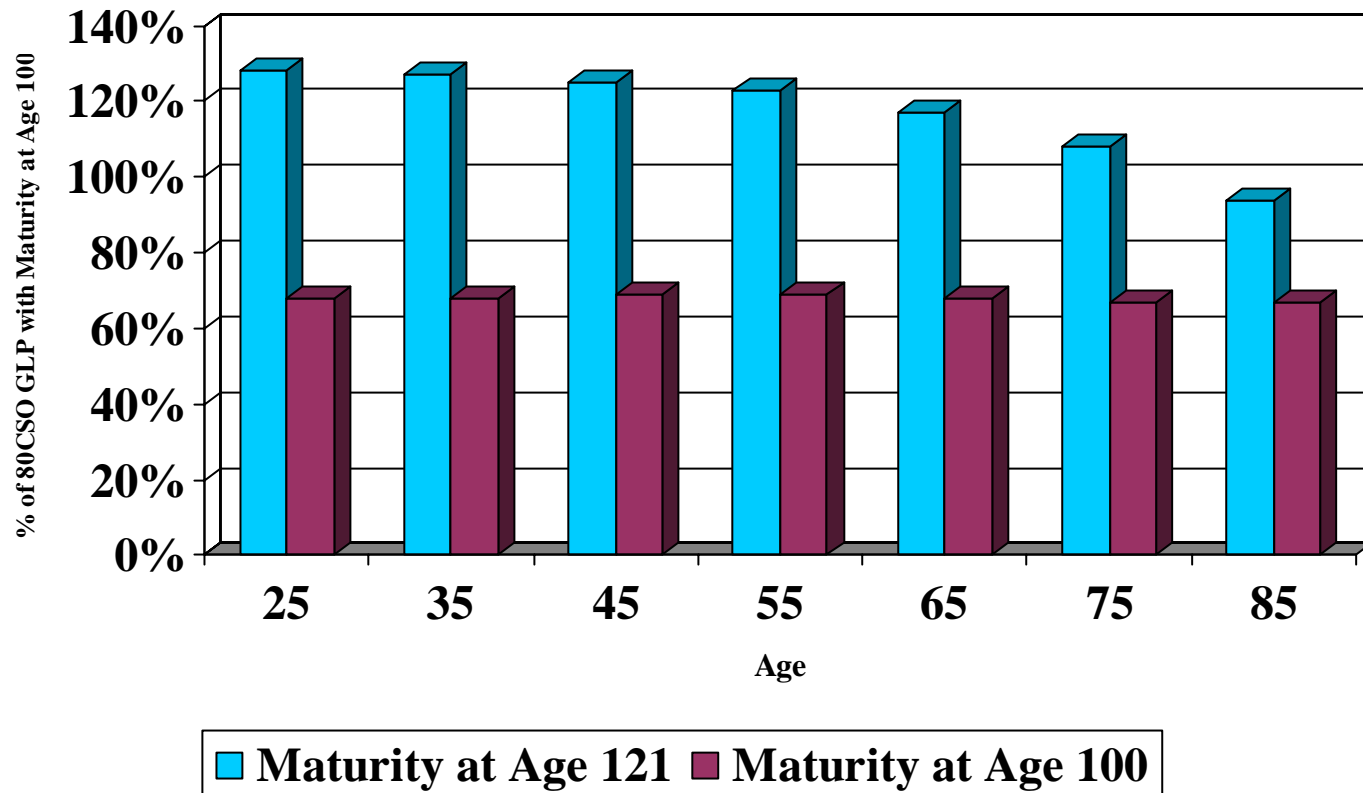

Guideline Level Premium
1980 CSO ALB ultimate VS. 2002 CSO ALB ultimate
Female Nonsmoker
ROA Death Benefit