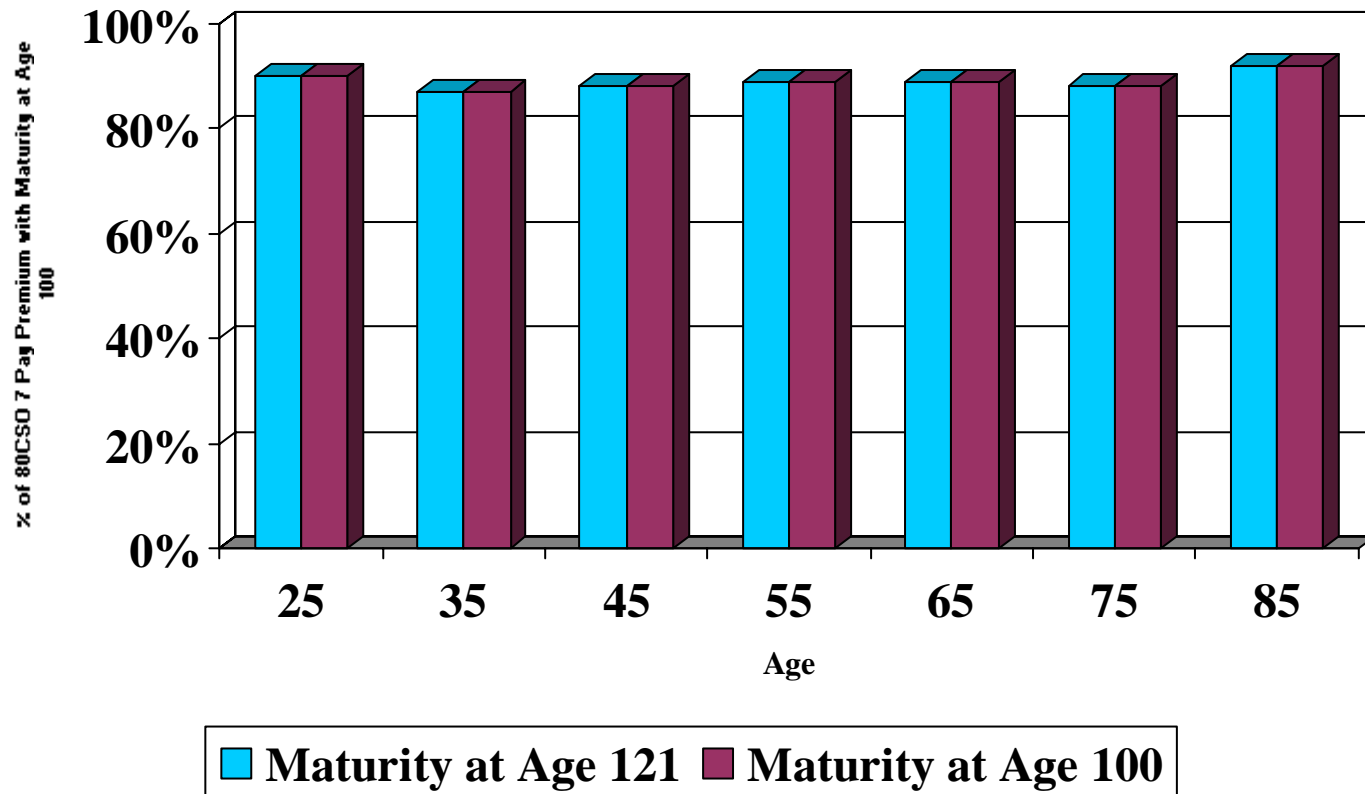

7 Pay Premium
1980 CSO ALB ultimate VS. 2002 CSO ALB ultimate
Male Smoker
Level / ROA Death Benefit