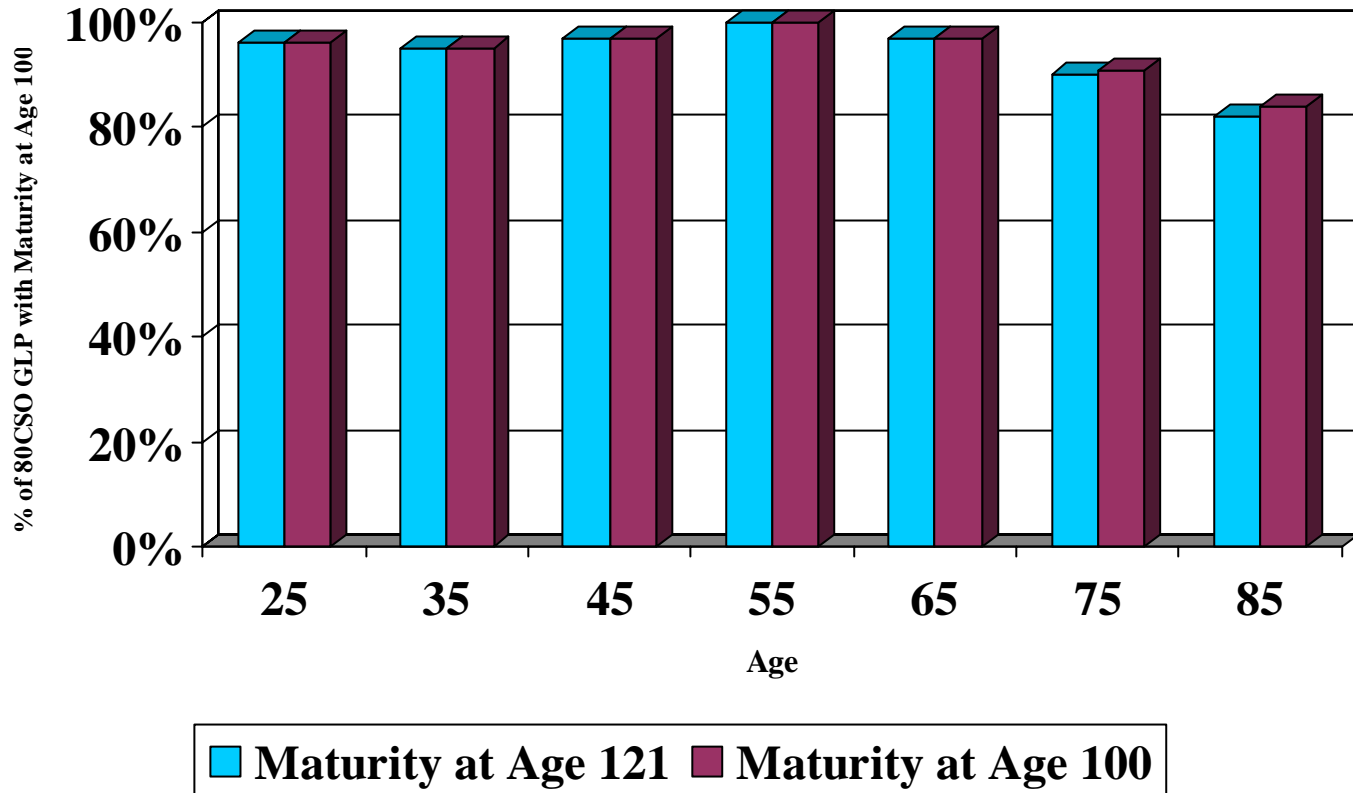

Guideline Level Premium
1980 CSO ALB ultimate VS. 2002 CSO ALB ultimate
Male Nonsmoker
Level Death Benefit

Guideline Level Premium
1980 CSO ALB ultimate VS. 2002 CSO ALB ultimate
Male Smoker
Level Death Benefit

Guideline Level Premium
1980 CSO ALB ultimate VS. 2002 CSO ALB ultimate
Female Nonsmoker
Level Death Benefit

Guideline Level Premium
1980 CSO ALB ultimate VS. 2002 CSO ALB ultimate
Female Smoker
Level Death Benefit