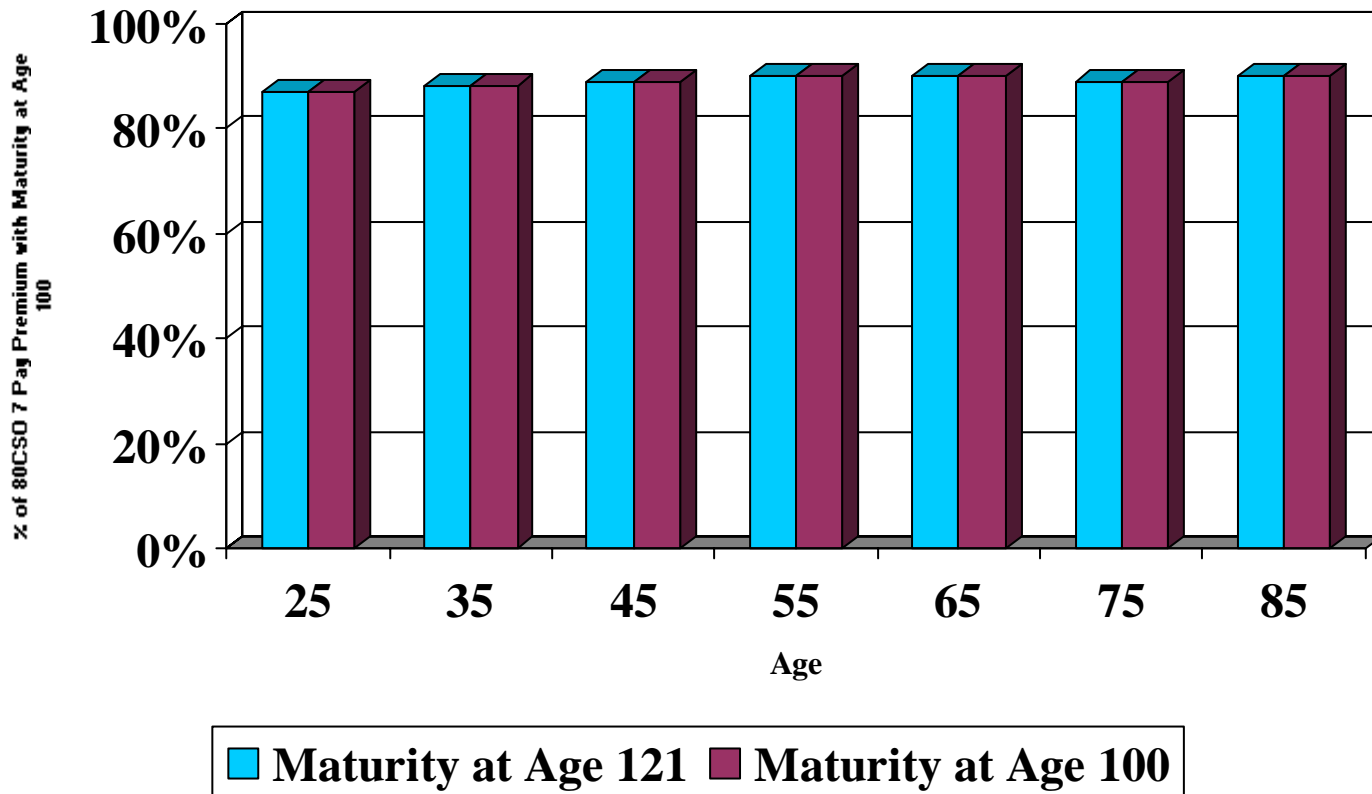

7 Pay Premium
1980 CSO ALB ultimate VS. 2002 CSO ALB ultimate
Male Nonsmoker
Level / ROA Death Benefit