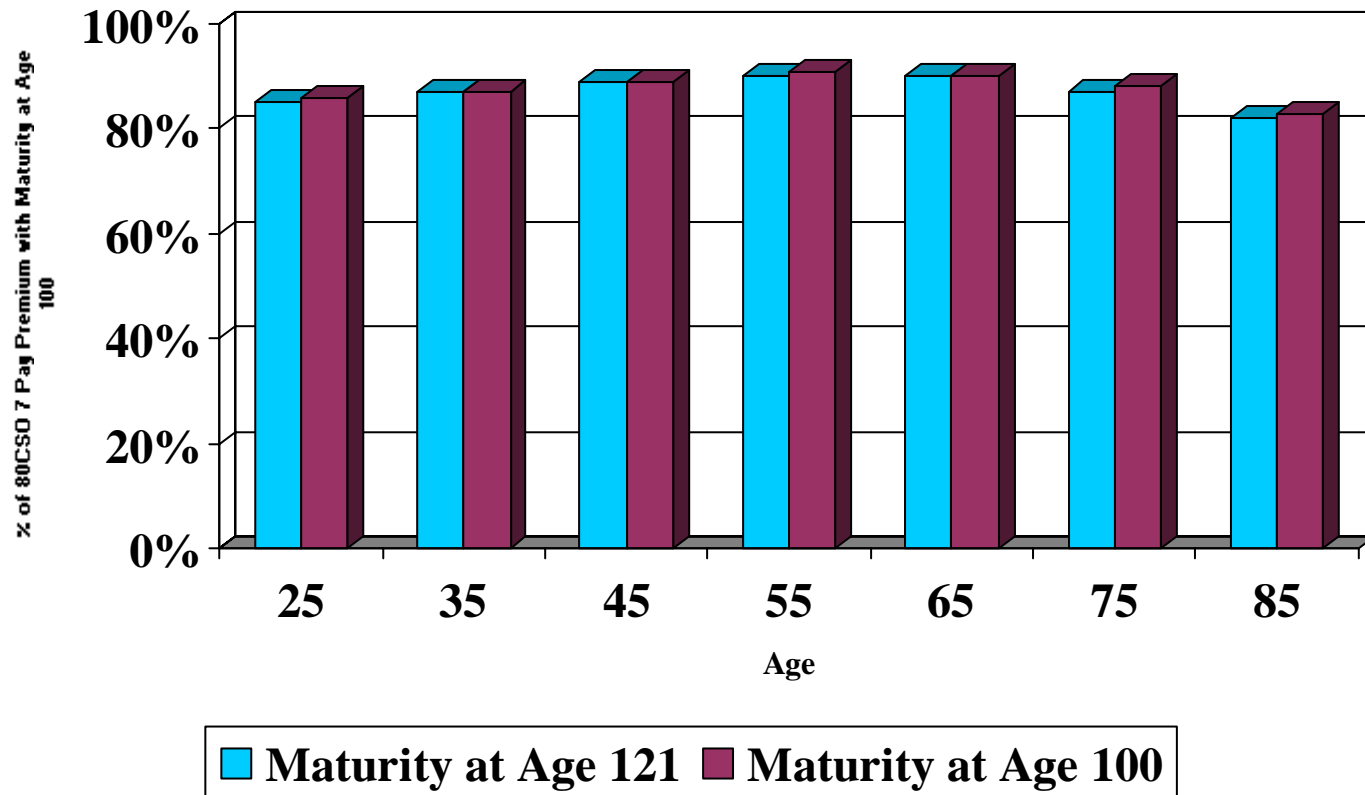

7 Pay Premium
1980 CSO ALB ultimate VS. 2002 CSO ALB ultimate
Female Nonsmoker
Level / ROA Death Benefit