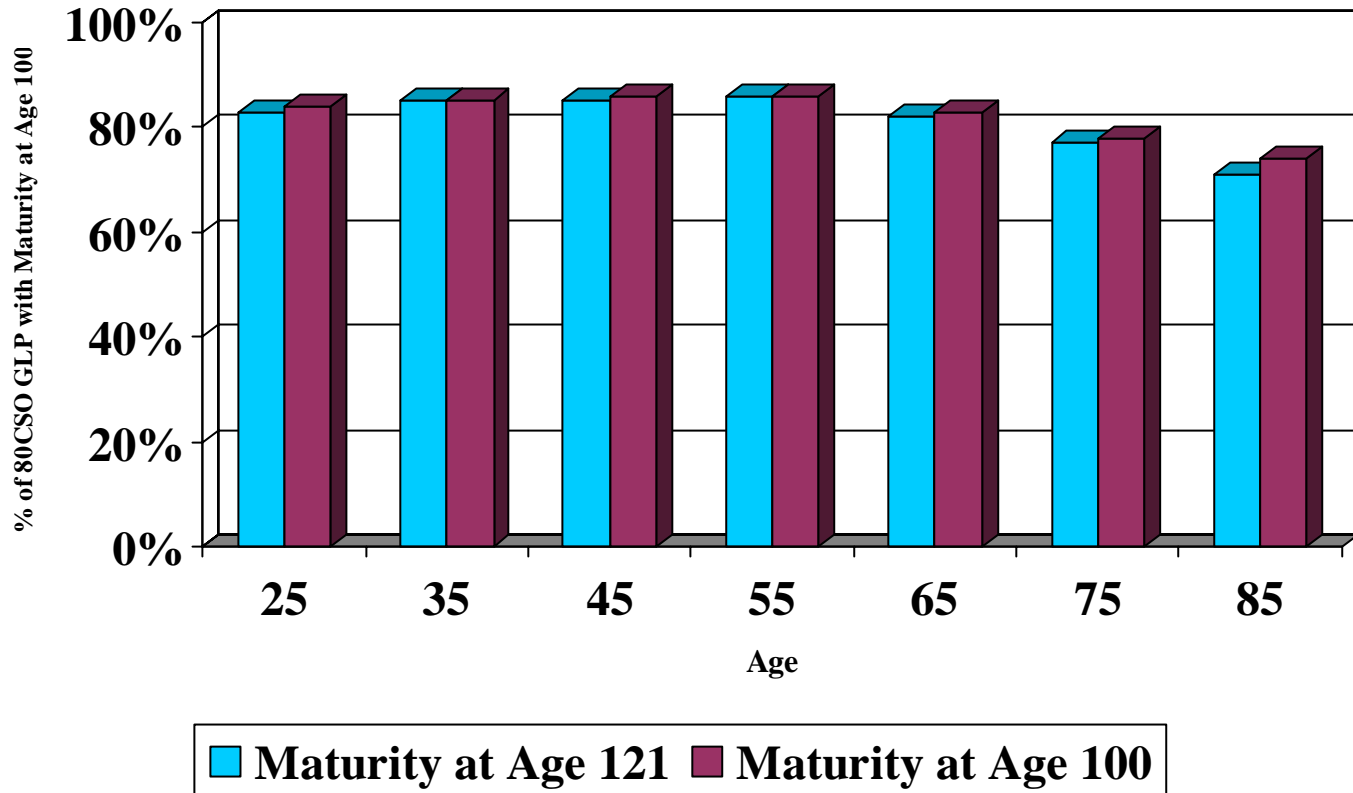

Guideline Level Premium
1980 CSO ALB ultimate VS. 2002 CSO ALB ultimate
Male Nonsmoker
Level Death Benefit

Guideline Level Premium
1980 CSO ALB ultimate VS. 2002 CSO ALB ultimate
Male Smoker
Level Death Benefit

Guideline Level Premium
1980 CSO ALB ultimate VS. 2002 CSO ALB ultimate
Female Nonsmoker
Level Death Benefit

Guideline Level Premium
1980 CSO ALB ultimate VS. 2002 CSO ALB ultimate
Female Smoker
Level Death Benefit